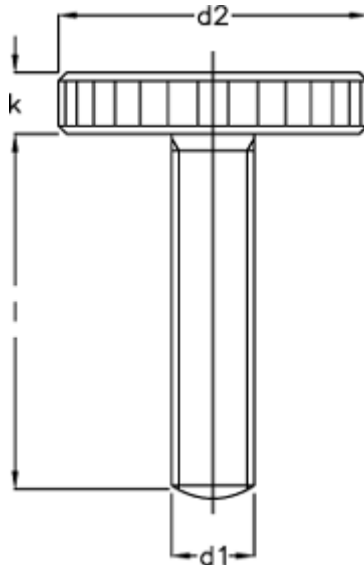

Article number: 20701658

Description: E+G Flat knurled thumb screw DIN 653-M10-20

Measures

d1 = M10

d2 = 36

K = 8.0

Length l = 20